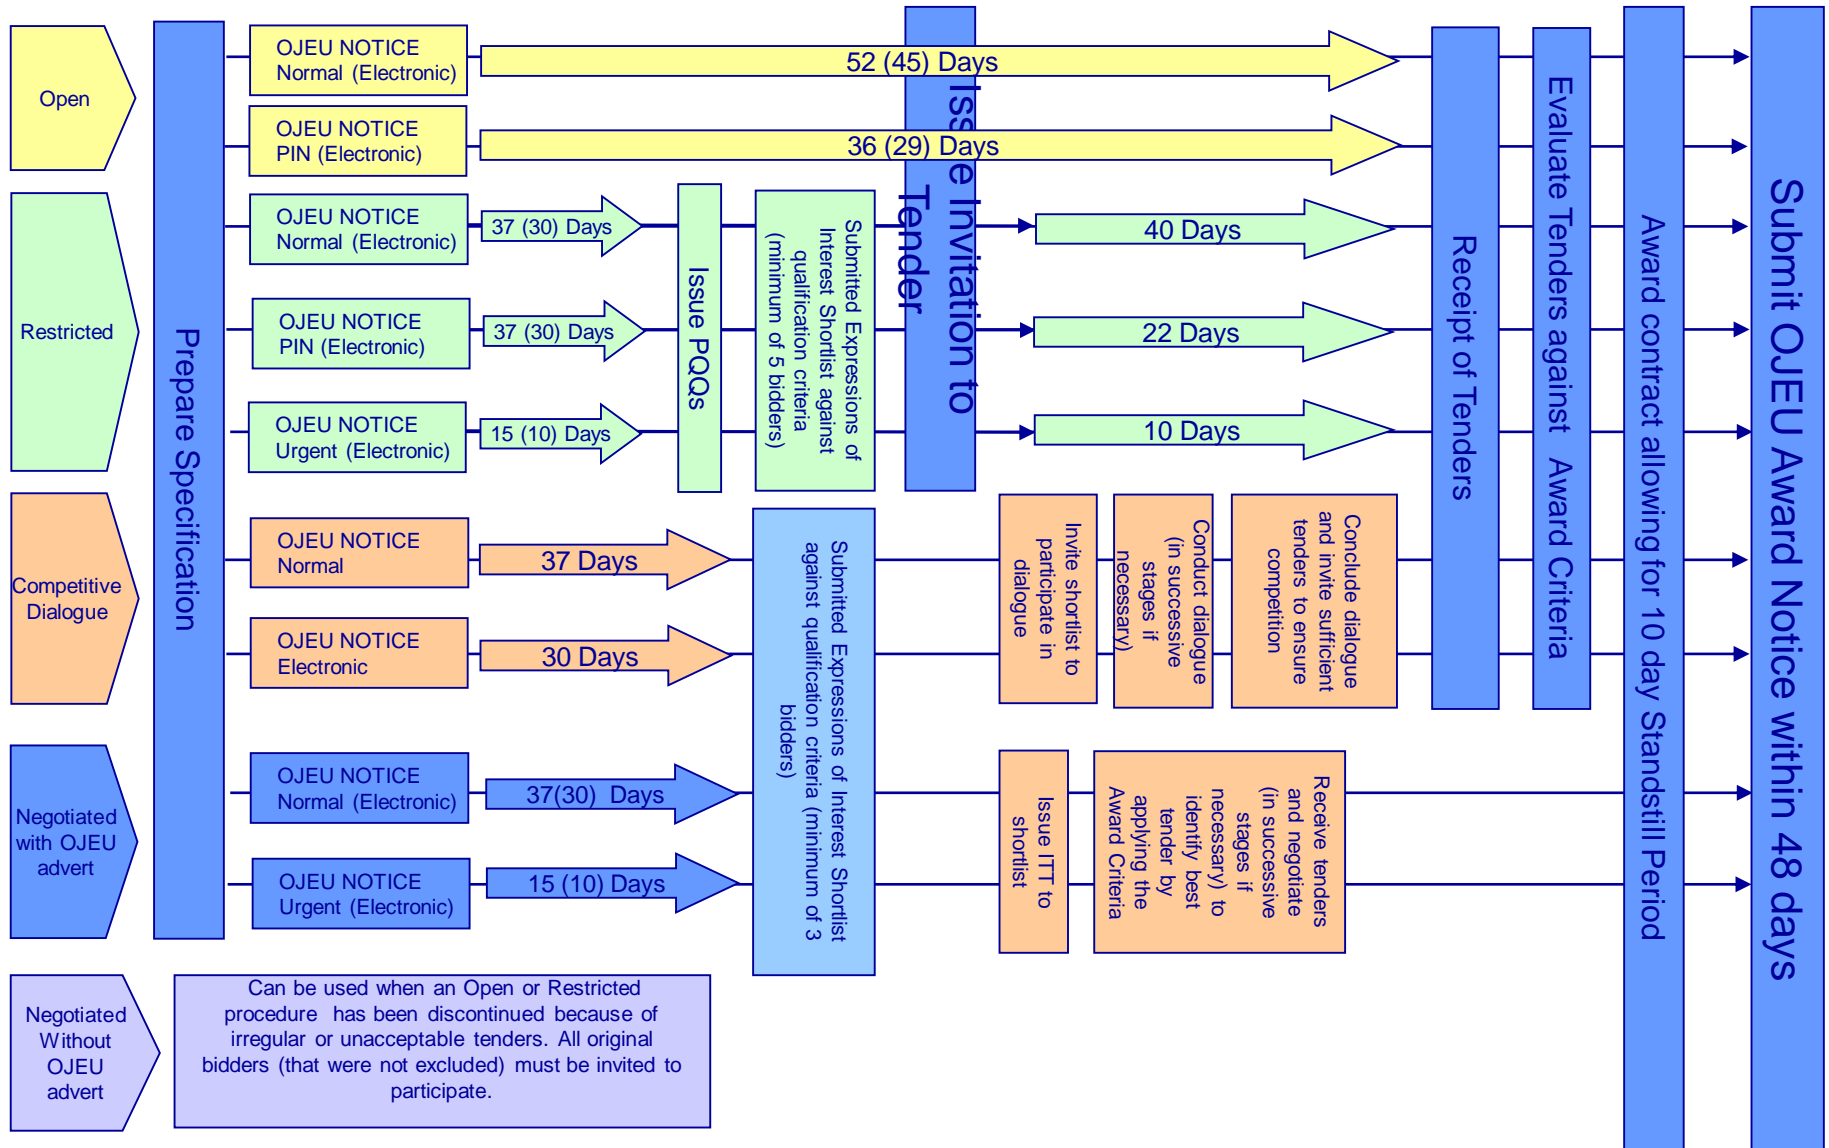

OJEU Process Chart

Click the first arrow of each procedure to link to a more detailed flowchart

OJEU Process Chart

* Times indicated with an asterisk can be reduced by 5 days where “unrestricted and full access by electronic means” to contract documents

OJEU Process Chart

* Times indicated with an asterisk can be reduced by 5 days where “unrestricted and full access by electronic means” to contract documents

OJEU Process Chart

OJEU Process Chart