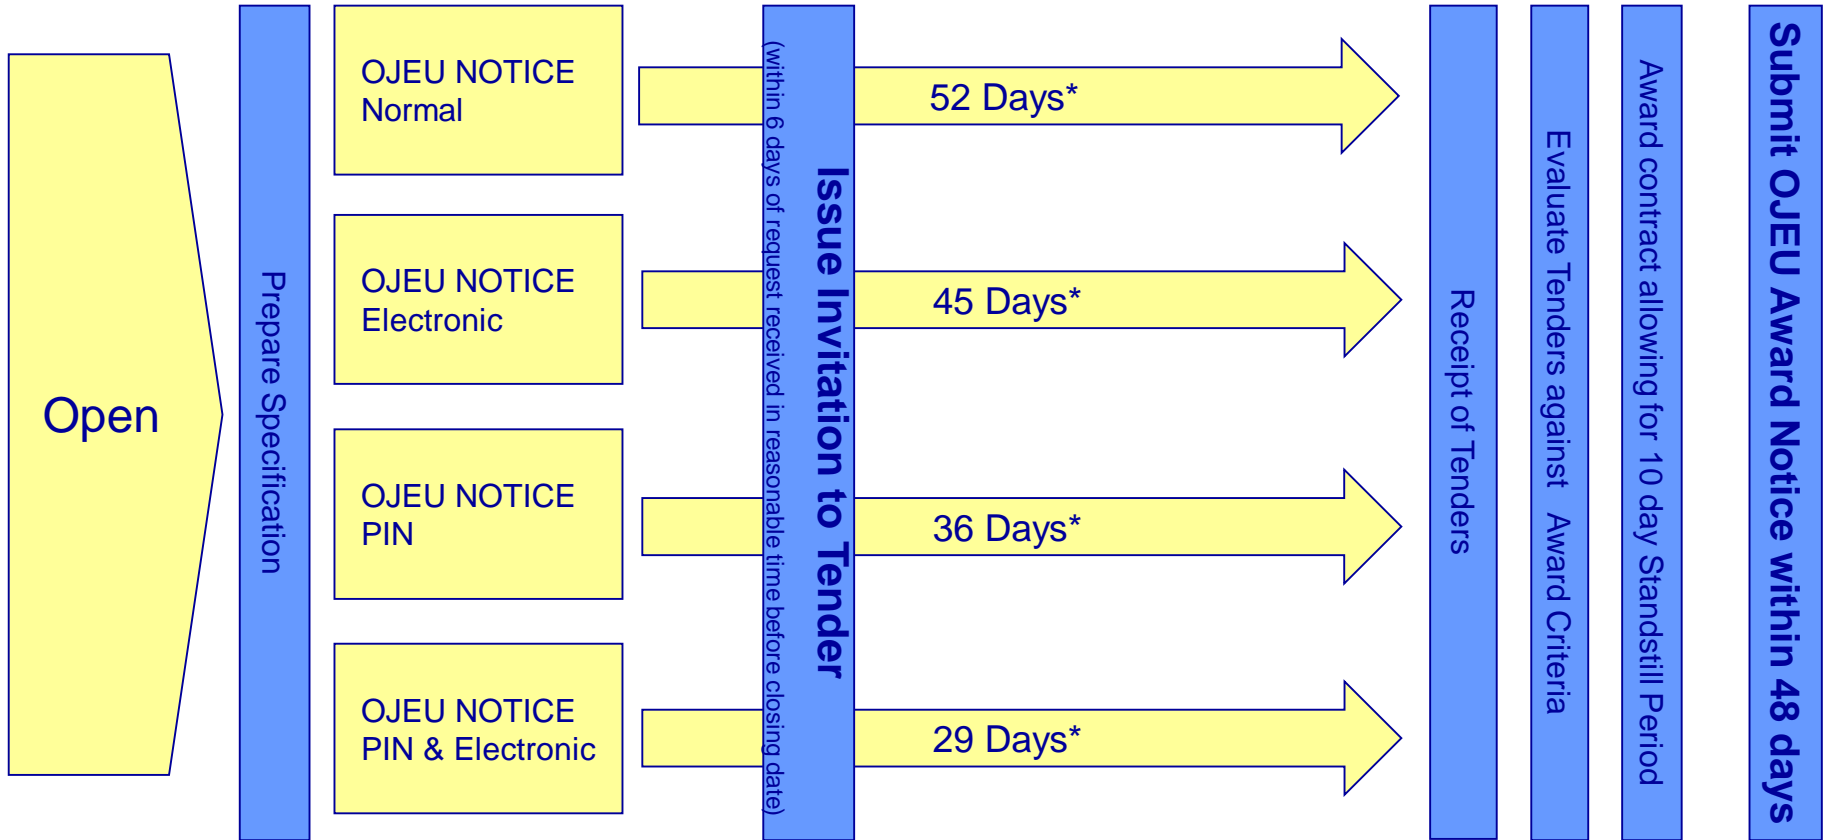

OJEU Process Chart

Click the first arrow of each procedure to link to a more detailed flowchart

OJEU Process Chart

* Times indicated with an asterisk can be reduced by 5 days where “unrestricted and full access by electronic means” to contract documents

OJEU Process Chart

* Times indicated with an asterisk can be reduced by 5 days where “unrestricted and full access by electronic means” to contract documents

OJEU Process Chart

OJEU Process Chart