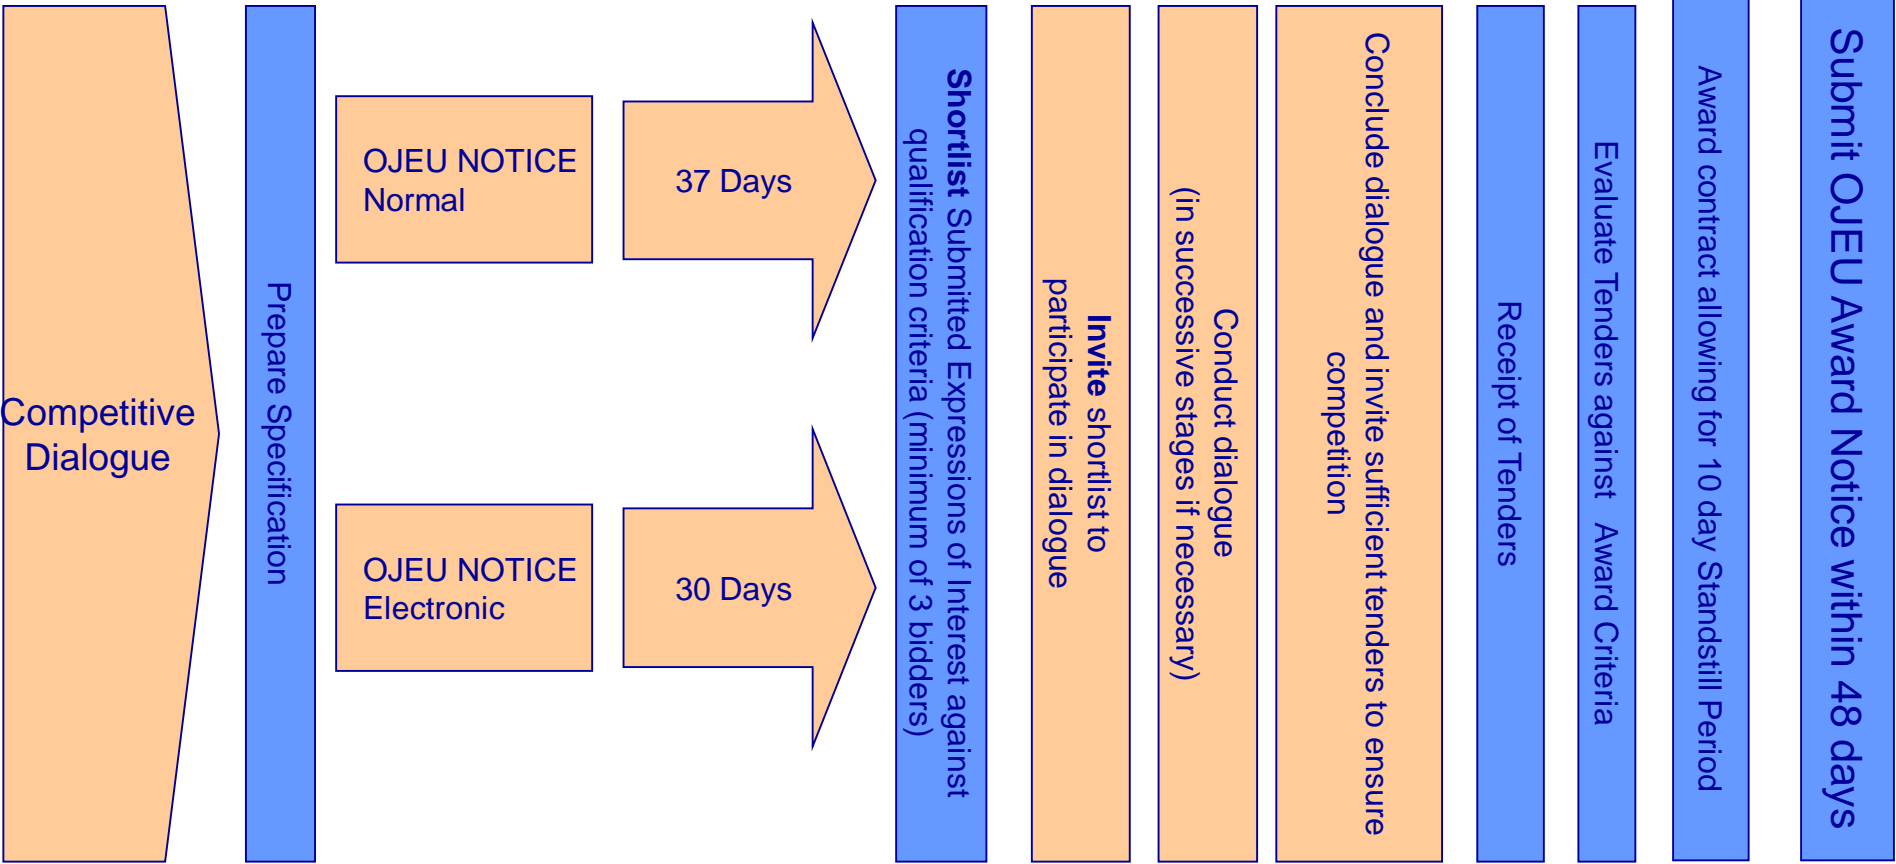

OJEU Process Chart

Click the first arrow of each procedure to link to a more detailed flowchart

OJEU Process Chart

* Times indicated with an asterisk can be reduced by 5 days where “unrestricted and full access by electronic means” to contract documents

OJEU Process Chart

* Times indicated with an asterisk can be reduced by 5 days where “unrestricted and full access by electronic means” to contract documents

OJEU Process Chart

OJEU Process Chart