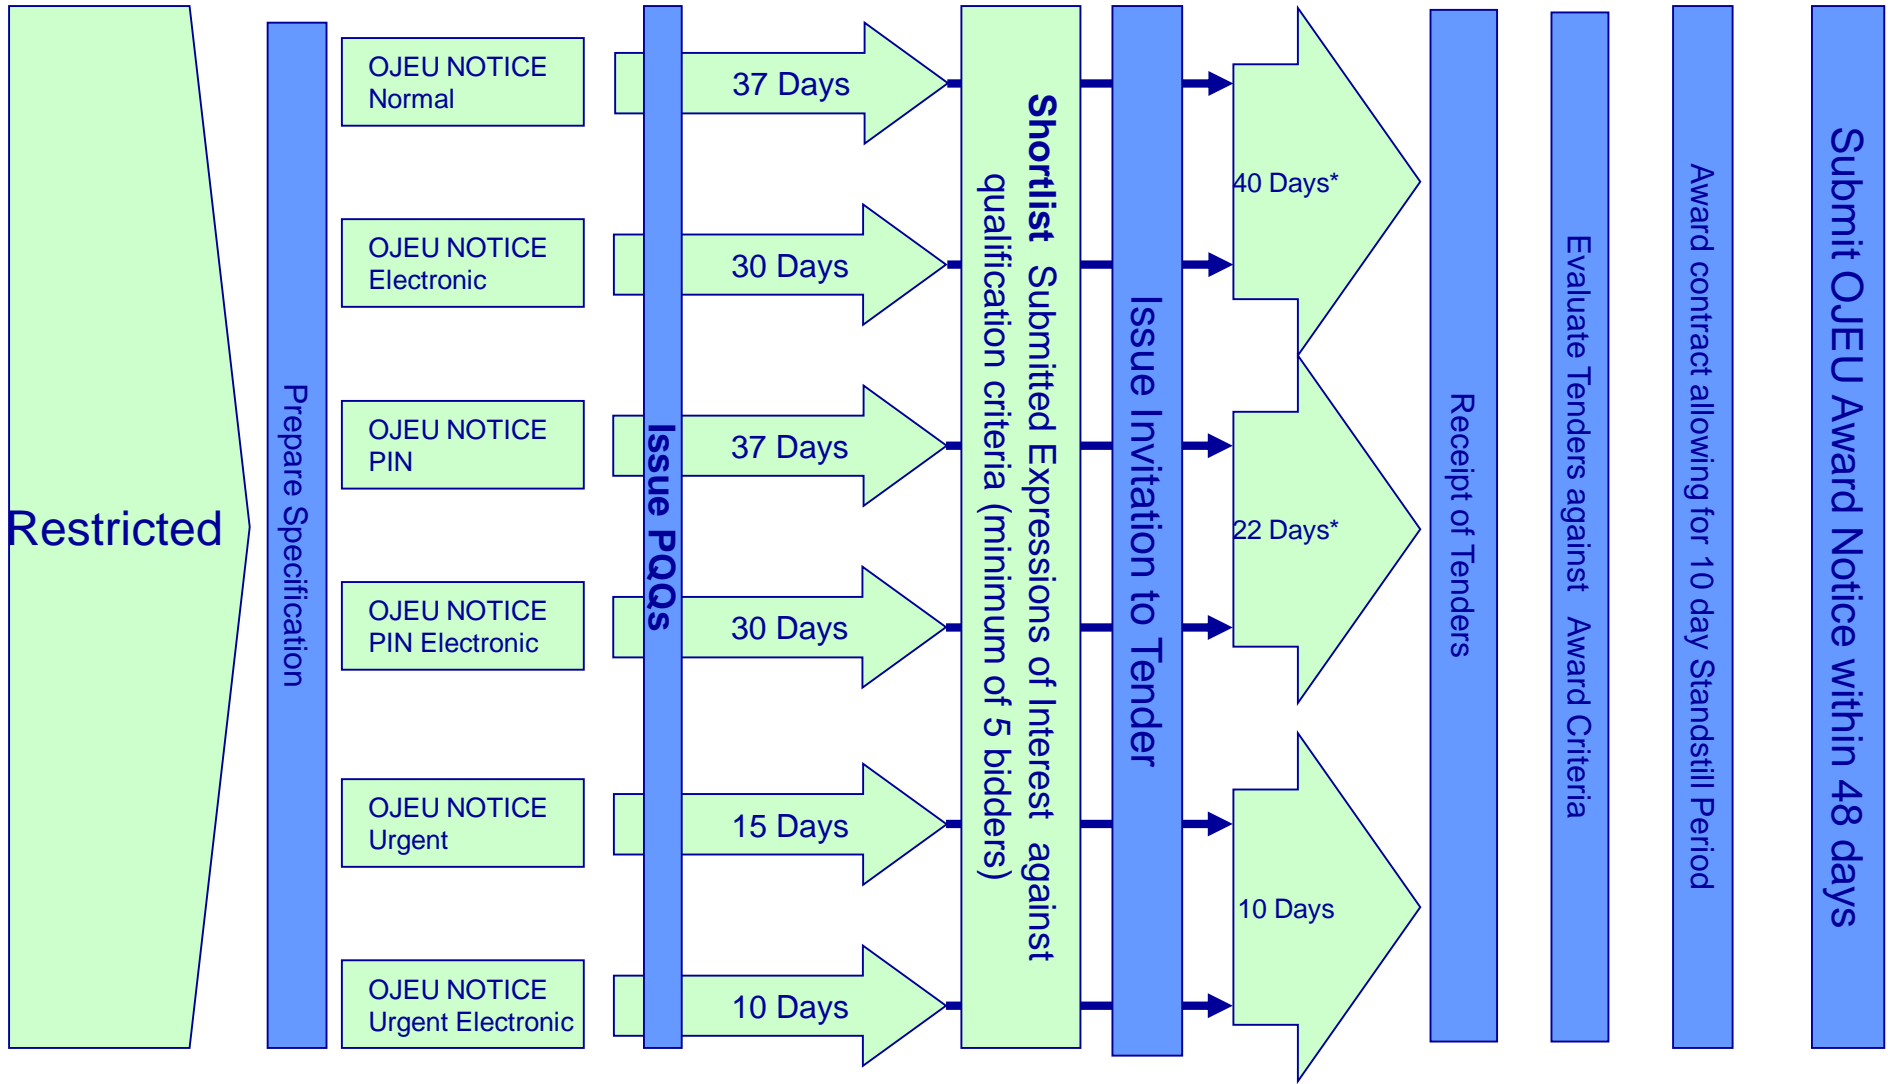

OJEU Process Chart

Click the first arrow of each procedure to link to a more detailed flowchart

OJEU Process Chart

* Times indicated with an asterisk can be reduced by 5 days where “unrestricted and full access by electronic means” to contract documents

OJEU Process Chart

* Times indicated with an asterisk can be reduced by 5 days where “unrestricted and full access by electronic means” to contract documents

OJEU Process Chart

OJEU Process Chart